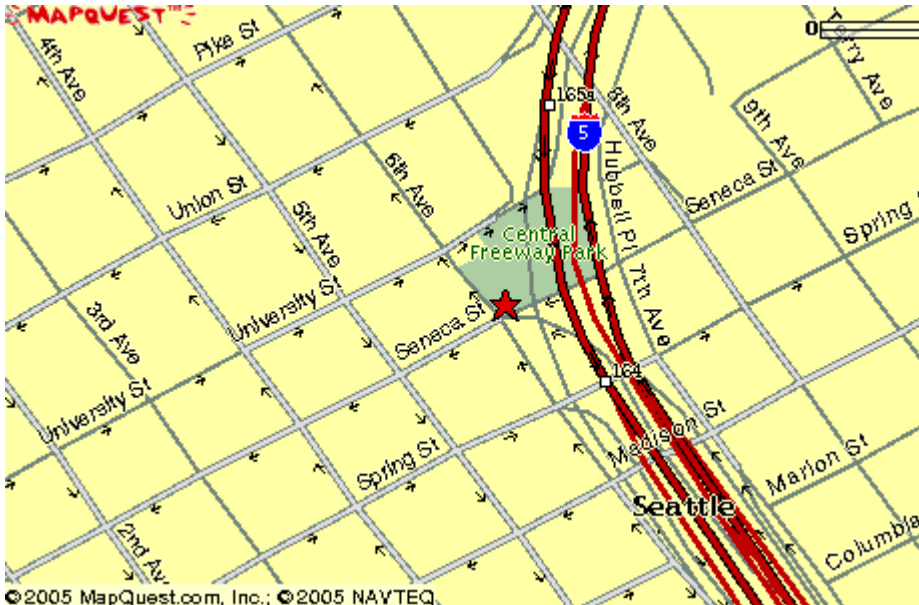

EPA Regional Office

1200 Sixth Avenue
Seattle, WA 98101-3048

The Regional Office is located in the Park Place Building in the Central Freeway Park. All visitors must stop at the 14th Floor Service Center to pick up a Visitor's Pass before entering EPA workspace.

Powered by **MAPQUEST**

Your Map:

[N](#)
[W](#)

[N](#)

[N](#)
[E](#)

[SW](#)

[S](#)

[SE](#)

These maps/directions are informational only. No representation is made or warranty given as to their content, road conditions or route usability or expeditiousness. User assumes all risk of use. MapQuest, [blank for licensee name], and their suppliers assume no responsibility for any loss or delay resulting from such use.

Your Location:

1200 Sixth Avenue, Seattle, WA 98101
1113 6th Avenue, Seattle, WA 98101